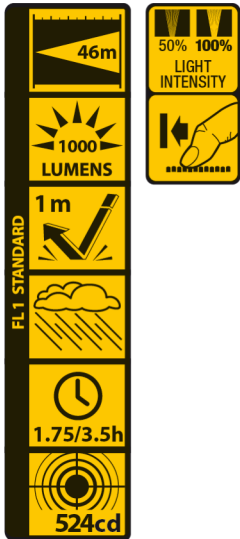

2x 10 Watt LED Working Lamp „Butterfly“ • 1000 Lumen Power

M-WKL-007BS

Function	100% - 50% - Off 360° completely rotatable 180° individual SMD luminaires can be rotated independently SMD LED can be switched on independently
LED Type	2x 10 Watt SMD LED
Light Output	1000 lumens
Beam Distance	46m
Run Time	100% = 1.75h / 50% = 3.5h
Water Resistance	IP20
Material	Aluminium/plastic
Color	Black
Battery operated	4x AA Alkaline included
Dimensions	20.00cm x 23.00cm x 5.00cm
Packaging	1 piece in colorbox
EAN	0884620054281